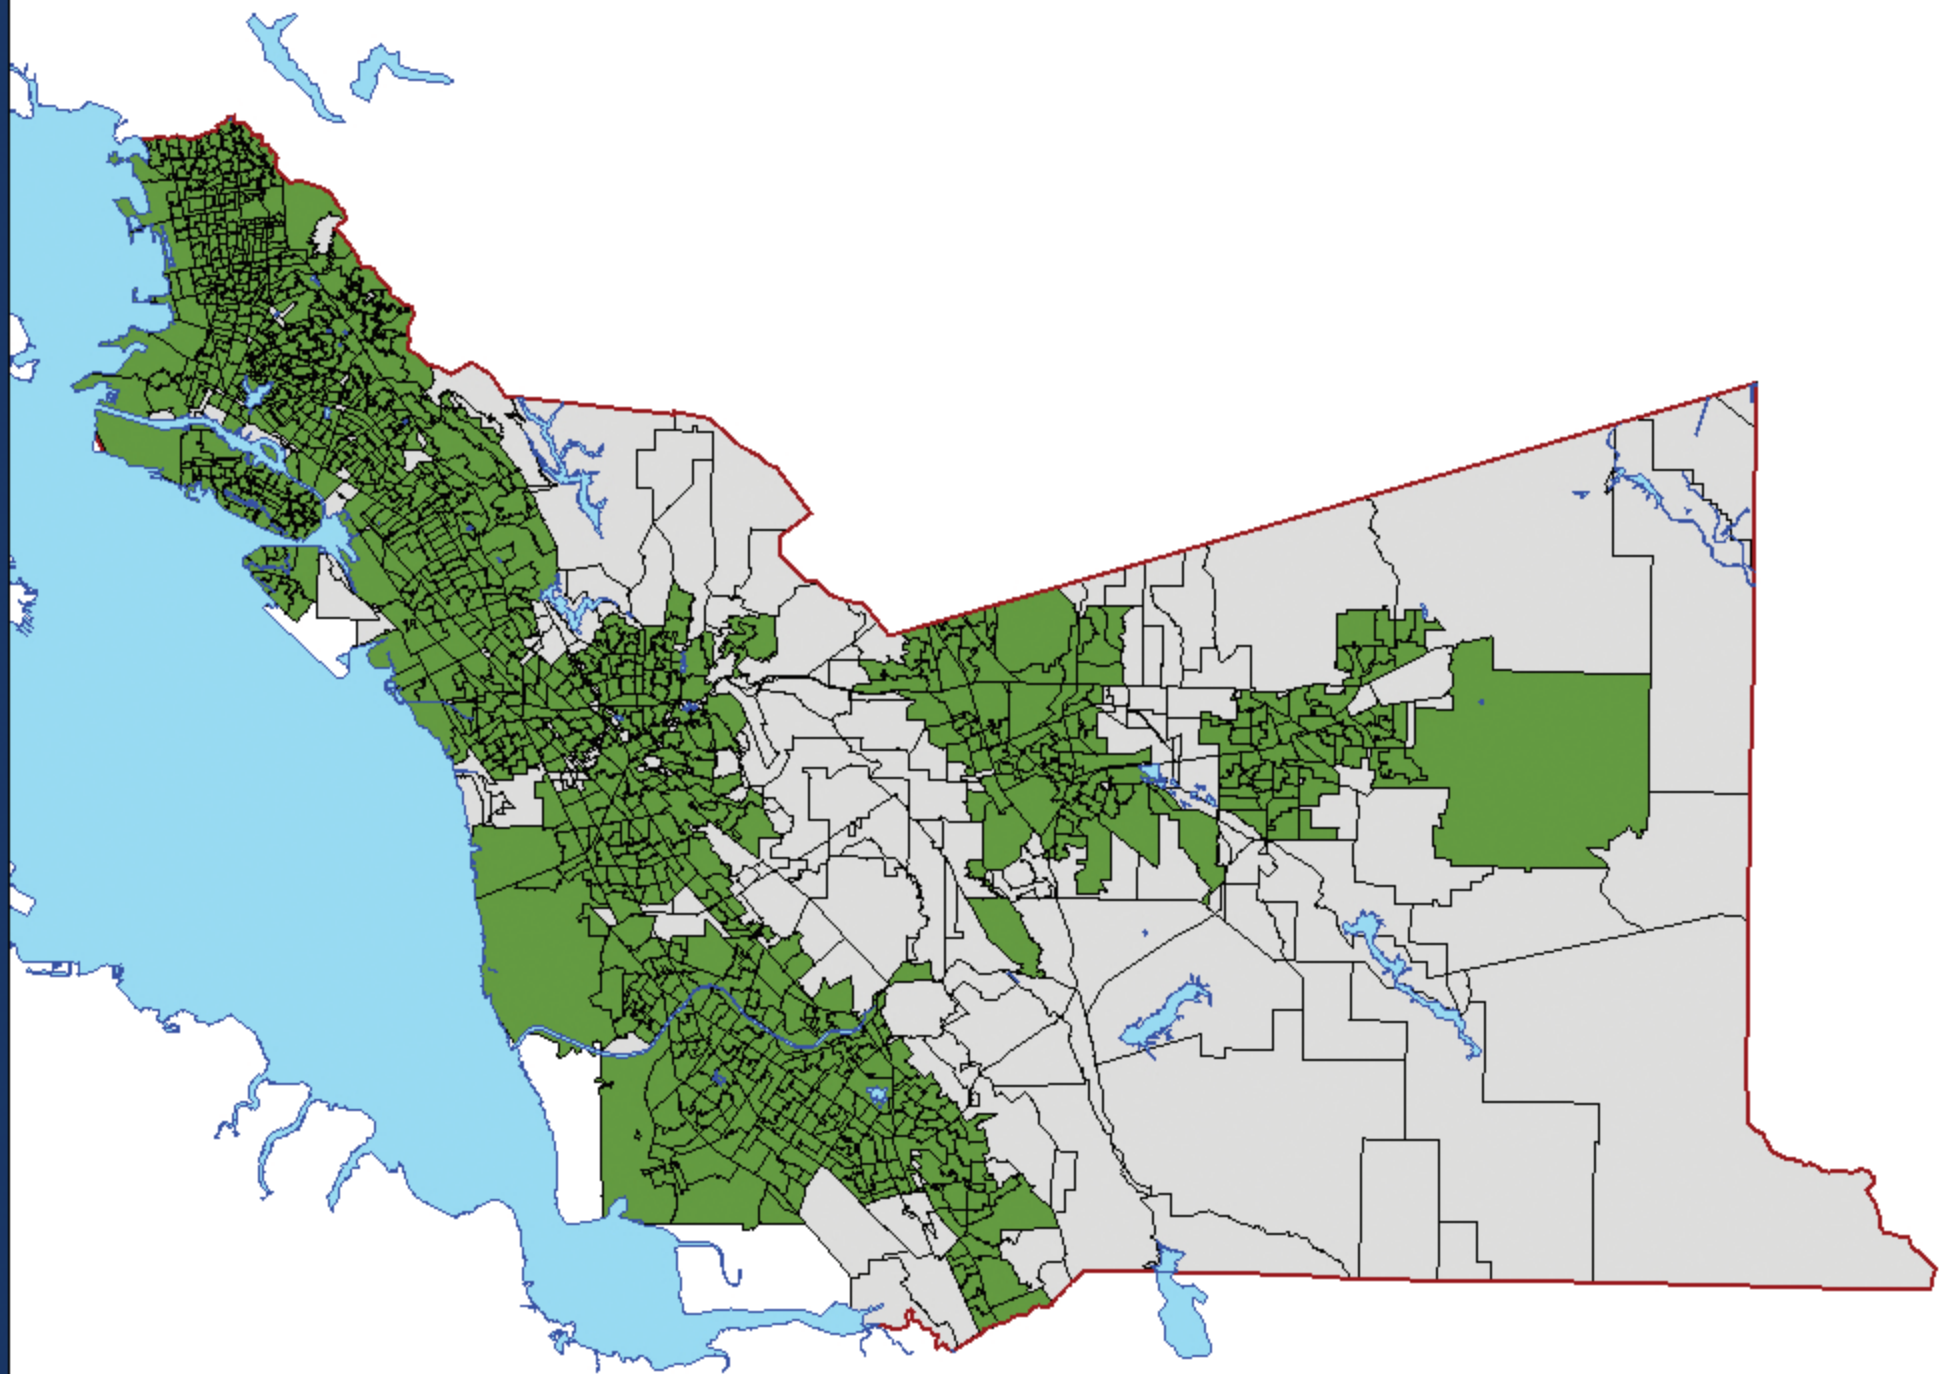

Registration & Turnout

- Reported
- Not in this Race
- Not Reported
- Vote by Mail Precinct

### Map Legend

- Map Legend
- Highway
- City Limits
- Water
- Major Road
- Alameda County
- Board Of Supervisors
- Context Road
- Precincts
- Precinct Numbers

Supervisor, 2nd District

- NP - Liz Figueroa
- NP - Nadia Lockyer
- Write-in
- Not in this Race
- Not Reported
- Vote by Mail Precinct
- Tie Vote

### Map Legend

- Map Legend
- Highway
- City Limits
- Water
- Major Road
- Alameda County
- Board Of Supervisors
- Context Road
- Precincts
- Precinct Numbers